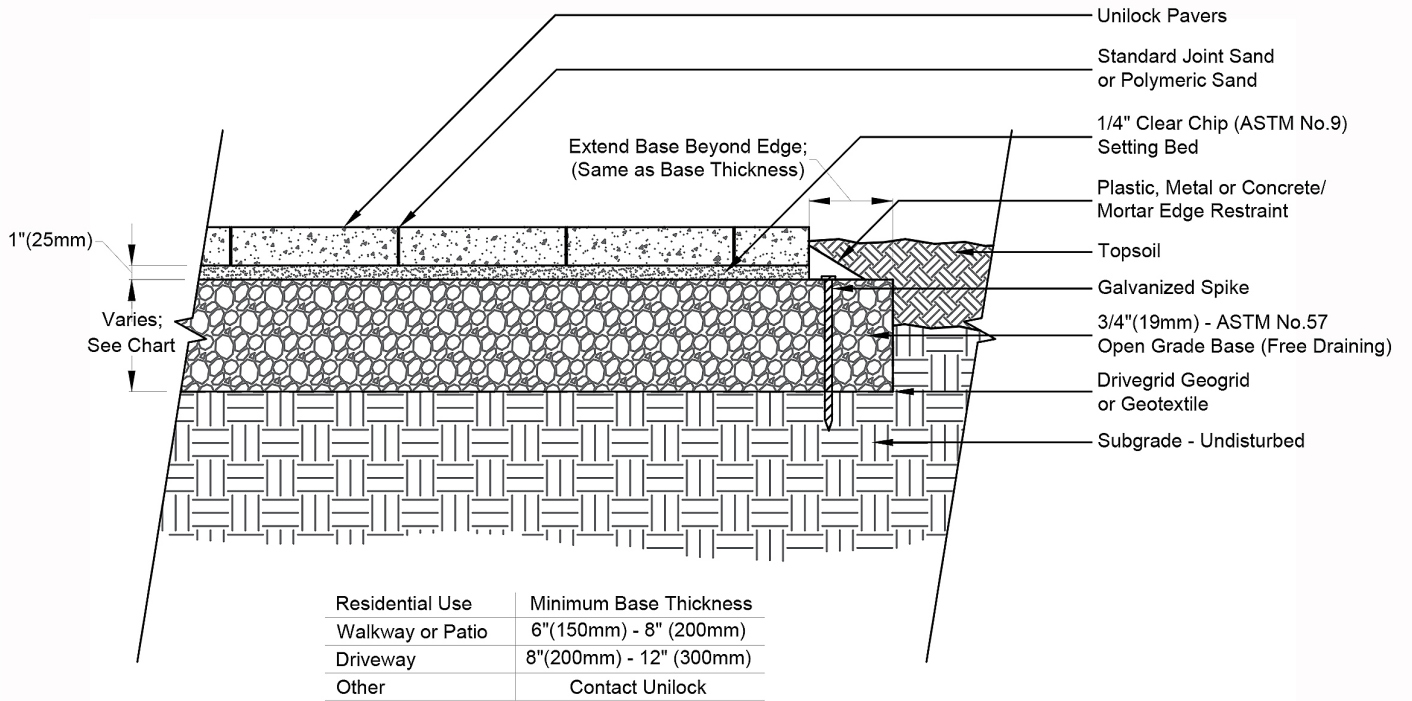

GRANITE FUSION
SRI = 29

FINISH: SMOOTH
PREMIER

STANDARD
60mm x 240mm x 60mm
2 3/8" x 9 1/2" x 2 3/8"

SABLE
FINISH: SMOOTH
PREMIER

STANDARD
60mm x 240mm x 60mm
2 3/8" x 9 1/2" x 2 3/8"

**COCOA BROWN
FINISH: SMOOTH
PREMIER**

STANDARD
60mm x 240mm x 60mm
2 3/8" x 9 1/2" x 2 3/8"

LAYING PATTERNS

LP MATTONI HB C

LP MATTONI DHB D

LP MATTONI RB A

TYPICAL CROSS SECTION

Note: Base, screed bed, infill aggregates and or reinforcements may vary based on project requirements or as specified by engineer.

The Americans with Disabilities Act Accessibility Guidelines (ADAAG) provides measurable criteria to determine compliance, not individual product evaluation. Gaps, joints or openings, greater than ½" horizontal and ¼" vertical should be avoided as they can disrupt wheelchair maneuvering (United States Access Board – Guidelines and Standards).