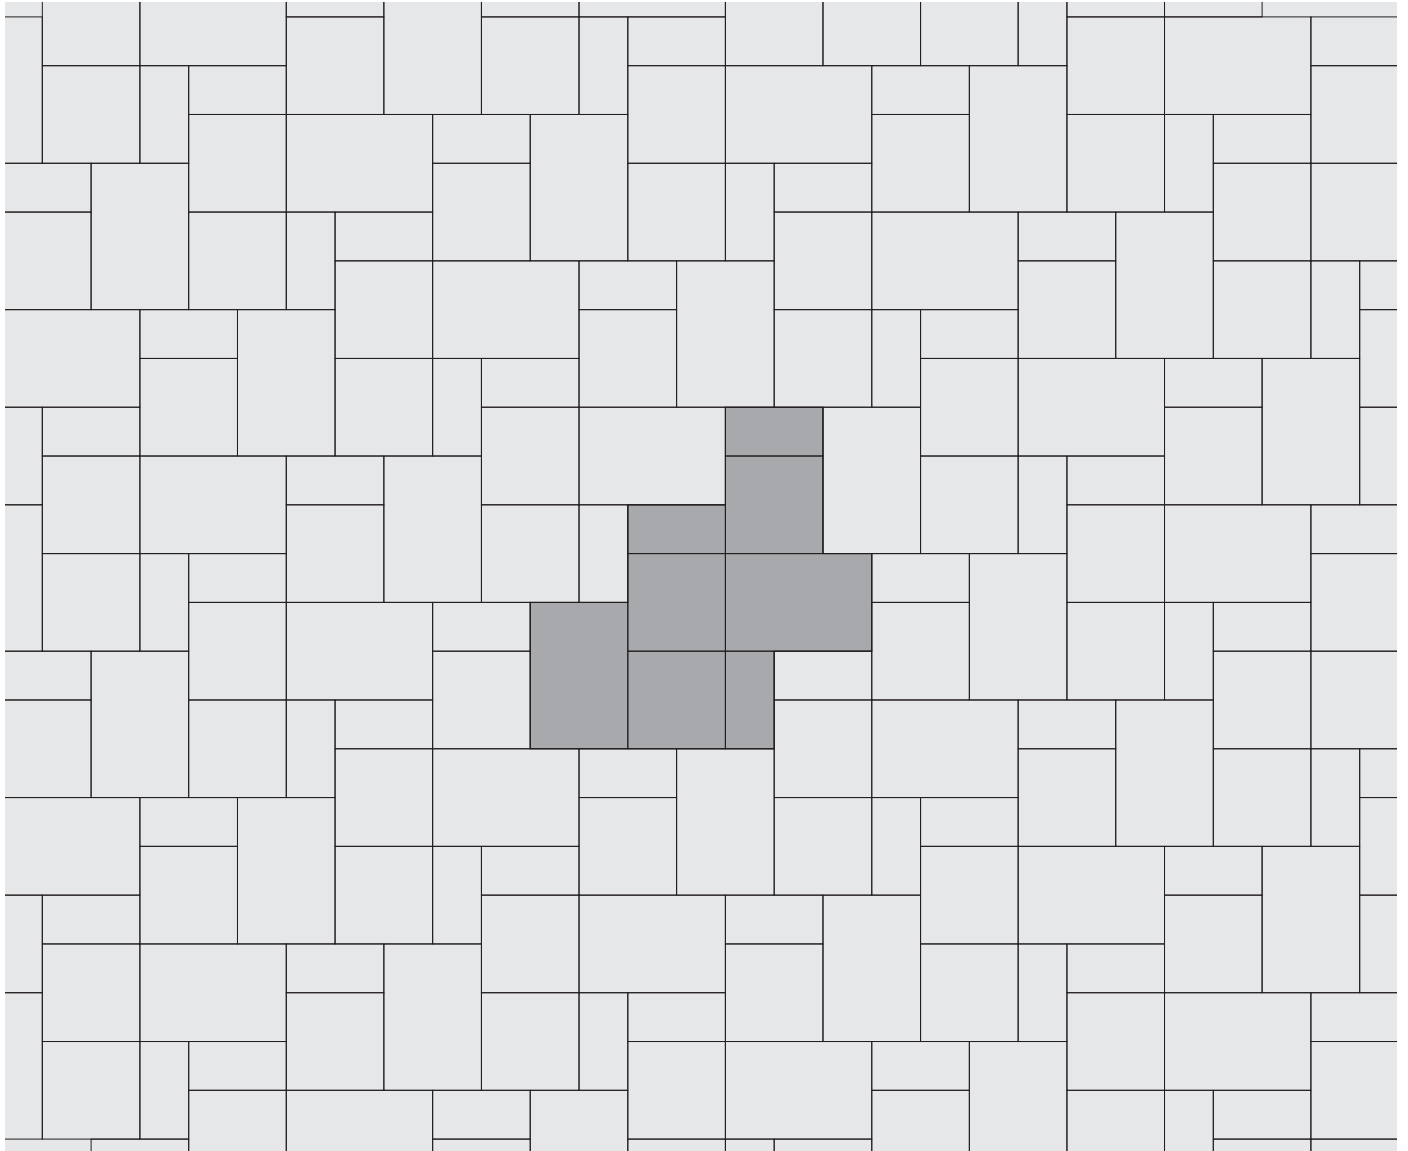

# TREVIA™ Smooth/Flamed

PATTERN A

---

Random

*Shaded area represents repeatable pattern.*

**NOTE:** Some patterns may not necessarily reflect the percentages of stone sizes within a particular bundle configuration. In some cases you may have extras in one or more of the sizes. This must be accounted for in your planning and design.