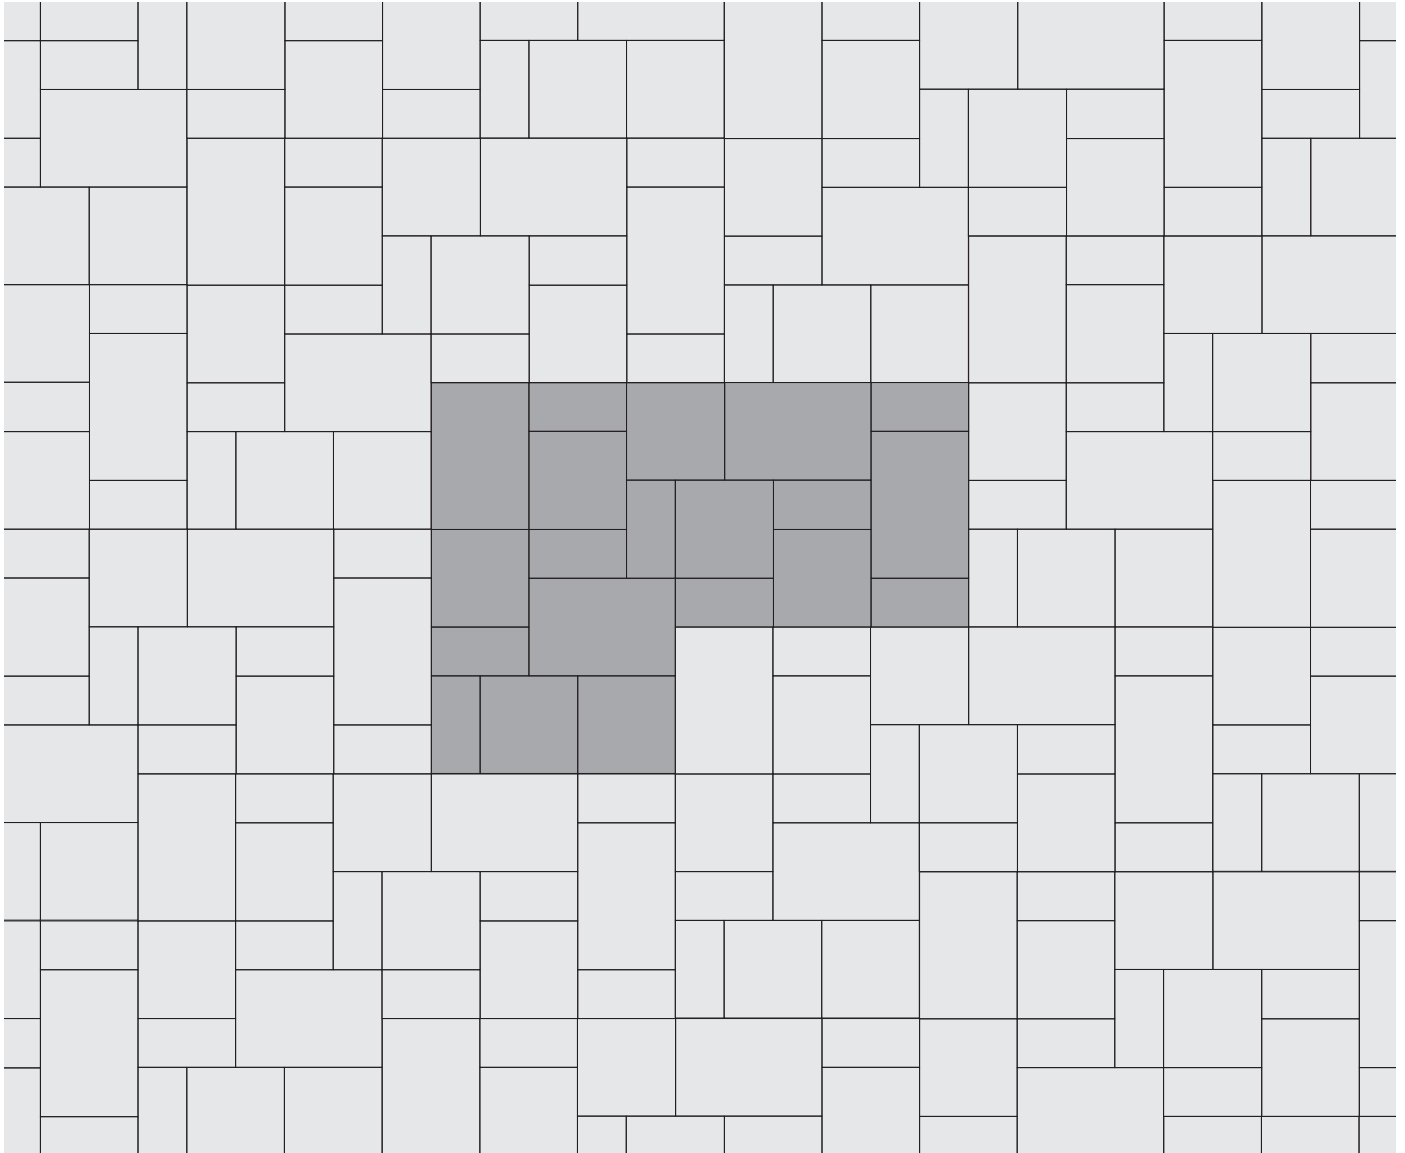

## PATTERN F

---

Random - **40%** Large Rectangle **20%** Small Rectangle **40%** Square

*Shaded area represents repeatable pattern.*

**NOTE:** Some patterns may not necessarily reflect the percentages of stone sizes within a particular bundle configuration. In some cases you may have extras in one or more of the sizes. This must be accounted for in your planning and design.