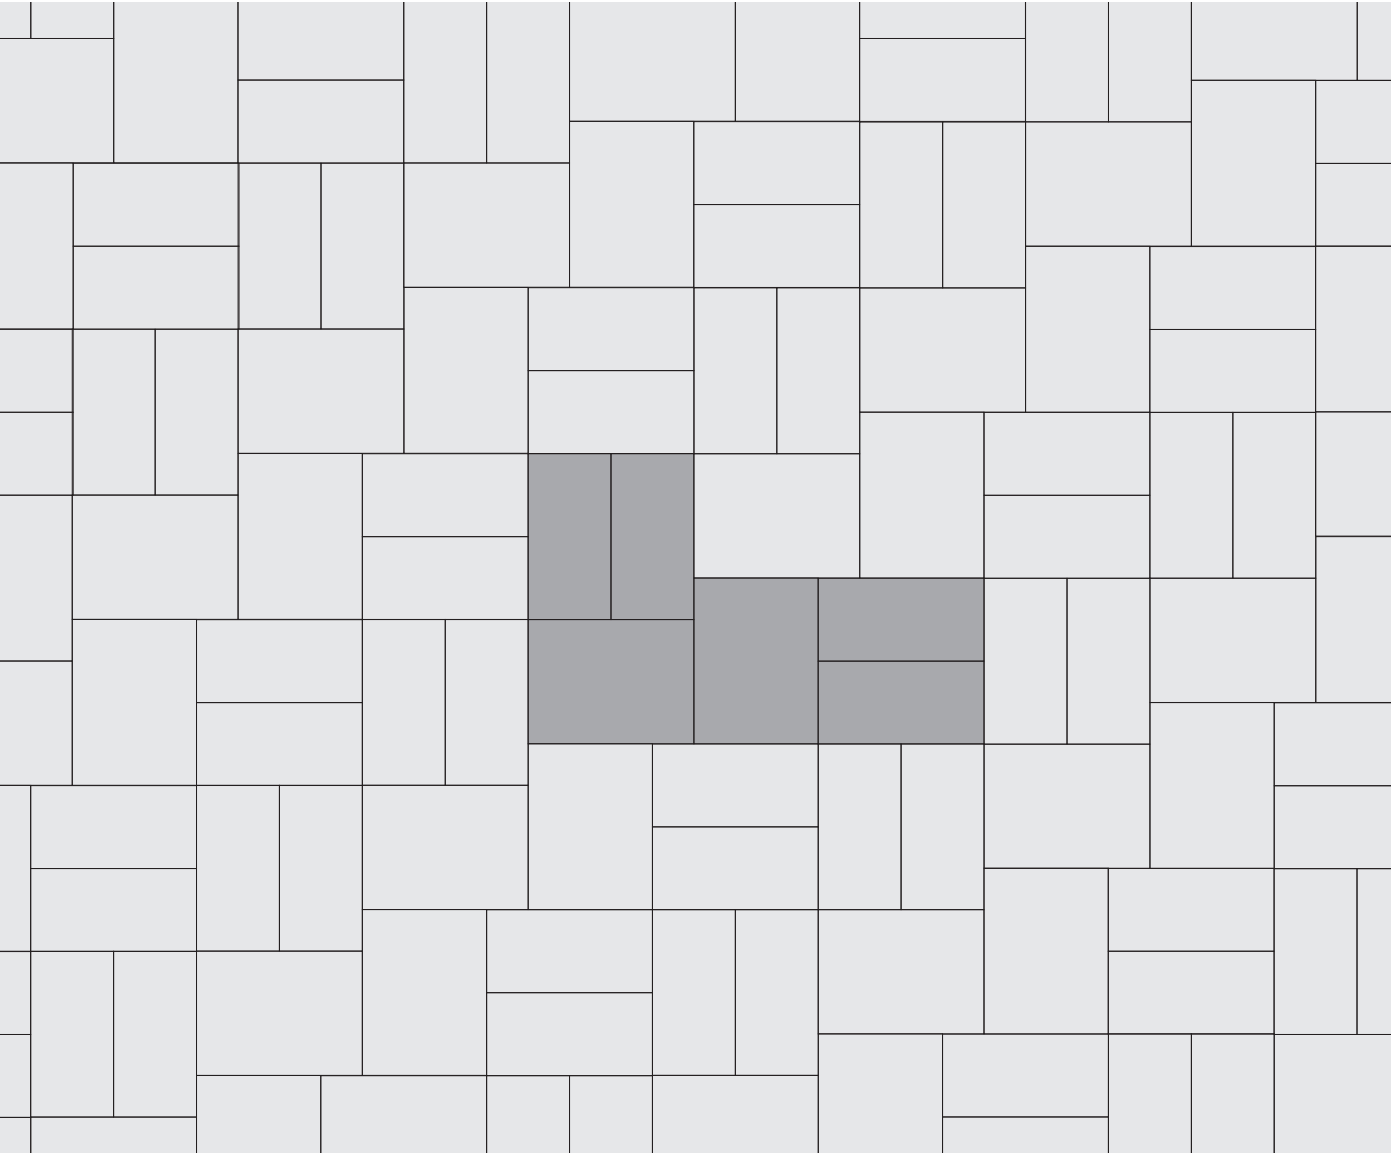

# NATURAL STONE

PATTERN D

57% 12 x 24"    43% 18 x 24"

Shaded area represents repeatable pattern.

**NOTE:** Some patterns may not necessarily reflect the percentages of stone sizes within a particular bundle configuration. In some cases you may have extras in one or more of the sizes. This must be accounted for in your planning and design.