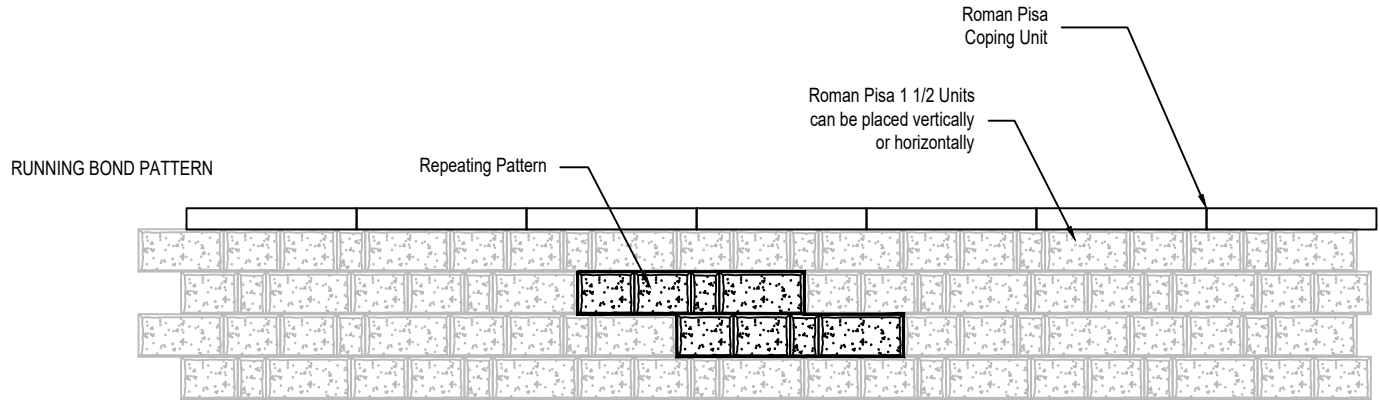

# ROMAN PISA<sup>®</sup>

REF: Detail\_Roman Pisa\_Wall Pattern B

## RUNNING BOND PATTERN B

Roman Pisa  
Standard  
8" x 6" x 12"  
(200 x 150 x 305)

Roman Pisa  
Half  
4" x 6" x 12"  
(100 x 150 x 305)

Roman Pisa  
1 1/2  
12" x 6" x 12"  
(305 x 150 x 305)

Engineering design by RisiStone Inc.