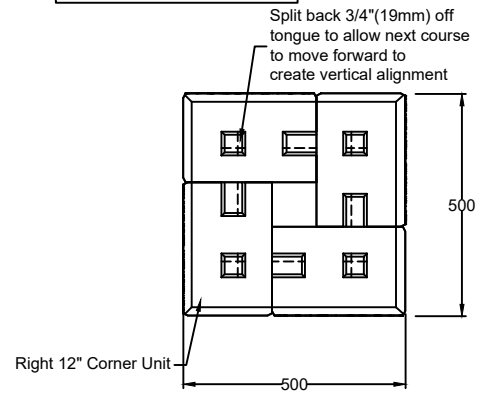

CONCORD XL[®]

LAMP POST (NORMAL) 500 X 500 (20" X 20")

REF: Detail_Concord XL_Standard Lamp Post

Manufactured splitting groove available in select markets. If not available, cut w/ masonry saw as shown

Engineering design by RisiStone Inc.