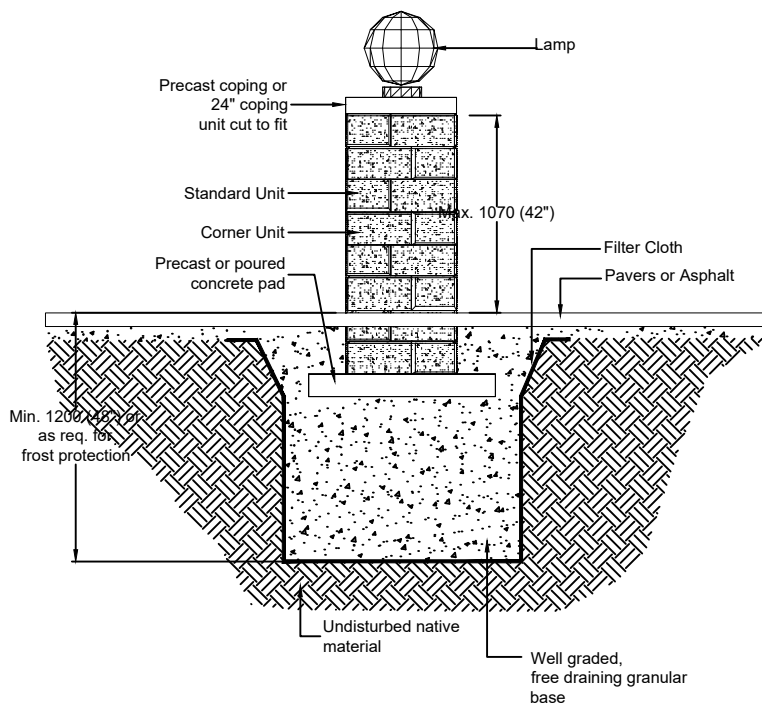

CONCORD XL[®]

LAMP POST (NORMAL) 500 X 500 (20" X 20")

REF: Detail_Concord XL_Standard Lamp Post

Manufactured splitting groove available in select markets. If not available, cut w/ masonry saw as shown

Engineering design by RisiStone Inc.