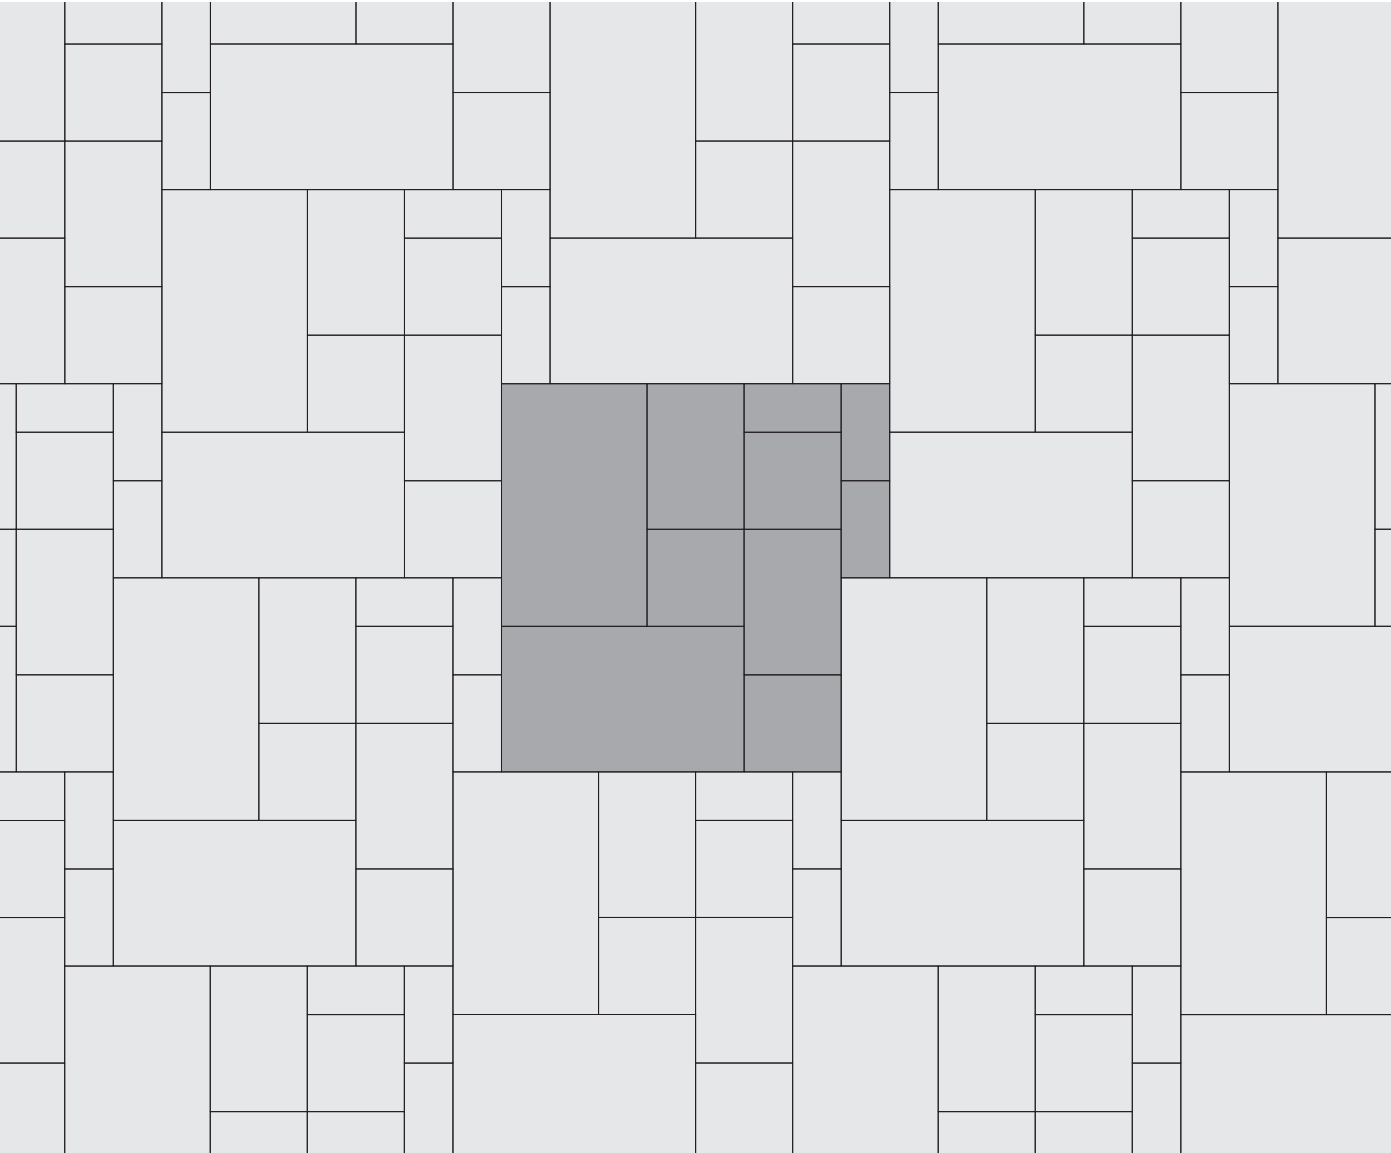

# BEACON HILL™ Flagstone/Smooth

PATTERN G

50% Random 50% 21 x 35"

Shaded area represents repeatable pattern.

**NOTE:** Some patterns may not necessarily reflect the percentages of stone sizes within a particular bundle configuration. In some cases you may have extras in one or more of the sizes. This must be accounted for in your planning and design.