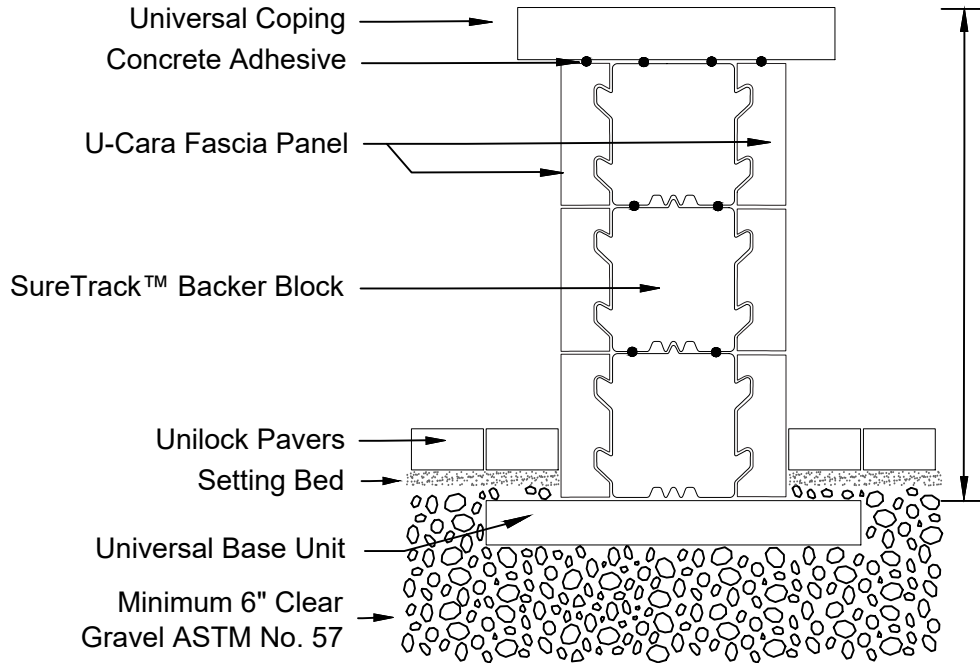

# U-CARA<sup>TM</sup>

REF: Detail\_U-Cara\_Seat\_Wall

## CROSS SECTION

Seat Wall - Max Height 21"

**Notes:**

This cross section is intended for preliminary design purposes only. Confirm site conditions and consult with a qualified design professional or installer prior to installation.