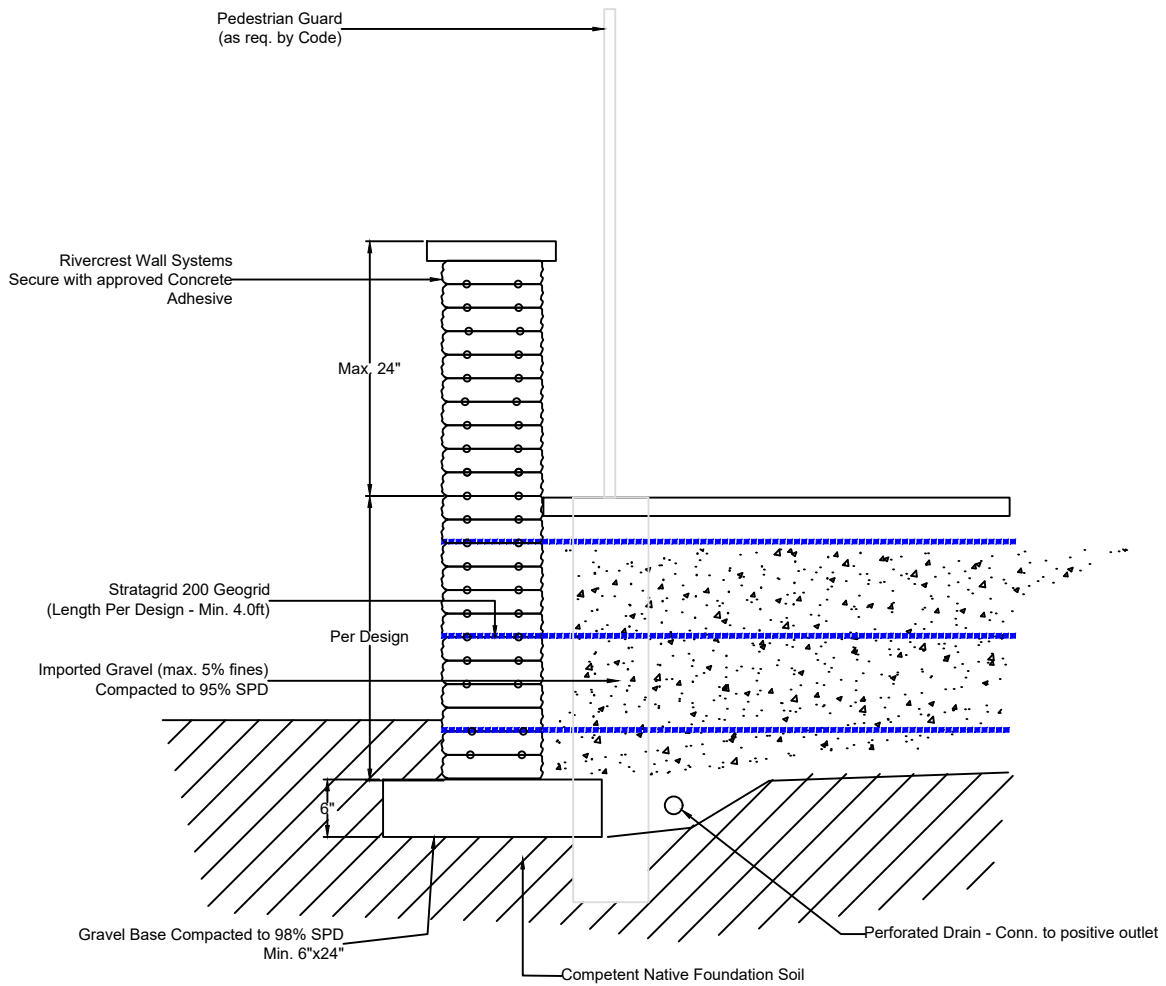

## RAISED PATIO

REF: Detail\_Rivercrest\_Raised Patio

Engineering design by RisiStone Inc.

UNILOCK.COM | 1-800-UNILOCK