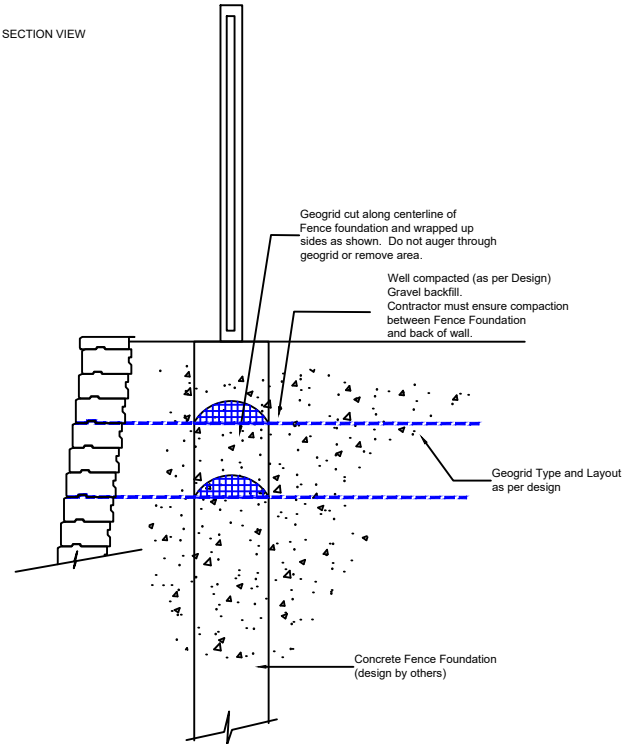

PISA2[®] / ROMAN PISA[®]

WALL W/ WOOD PRIVACY FENCE

REF: Detail_Pisa2_Roman Pisa_Wood Fence on Top of Grid Wall

PLAN VIEW

TYP. SECTION VIEW

Engineering design by RisiStone Inc.

UNILOCK.COM | 1-800-UNILOCK

UNILOCK[®]
PAVERS & WALLS