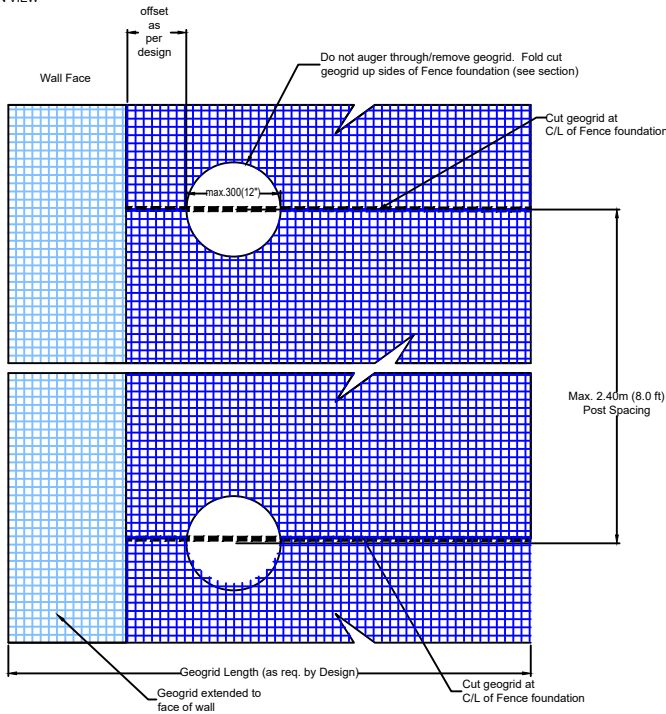

PISA2[®] / ROMAN PISA[®]

WALL W/ WOOD PRIVACY FENCE

REF: Detail_Pisa2_Roman Pisa_Wood Fence on Top of Grid Wall

PLAN VIEW

TYP. SECTION VIEW

Engineering design by RisiStone Inc.

UNILOCK.COM | 1-800-UNILOCK

UNILOCK[®]
PAVERS & WALLS