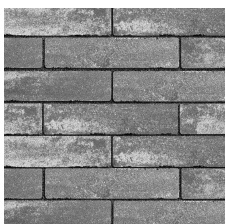

COLORS

DARK CHARCOAL
FINISH: SMOOTH
PREMIER

STANDARD
60mm x 240mm x 70mm
2 3/8" x 9 1/2" x 2 3/4"

COCOA BROWN
FINISH: SMOOTH
PREMIER

STANDARD
60mm x 240mm x 70mm
2 3/8" x 9 1/2" x 2 3/4"

SABLE
FINISH: SMOOTH
PREMIER

STANDARD
60mm x 240mm x 70mm
2 3/8" x 9 1/2" x 2 3/4"

GRANITE BLEND
FINISH: SMOOTH
PREMIER

STANDARD
60mm x 240mm x 70mm
2 3/8" x 9 1/2" x 2 3/4"

TYPICAL CROSS SECTION

Note: Base, screed bed, infill aggregates and or reinforcements may vary based on project requirements or as specified by engineer.