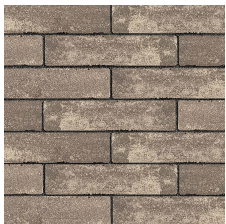

MATTONI™

UNILOCK®

TECH SHEET

THICKNESS 70MM

REGION NEW YORK

EDGE
ZERO EDGE DETAIL

APPLICATIONS

Note: Not all sizes are suitable for every application. Contact Unilock Representative for assistance.

COLORS

DARK CHARCOAL
FINISH: SMOOTH
PREMIER

STANDARD
60mm x 240mm x 70mm
2 3/8" x 9 1/2" x 2 3/4"

COCOA BROWN
FINISH: SMOOTH
PREMIER

STANDARD
60mm x 240mm x 70mm
2 3/8" x 9 1/2" x 2 3/4"

SABLE
FINISH: SMOOTH
PREMIER

STANDARD
60mm x 240mm x 70mm
2 3/8" x 9 1/2" x 2 3/4"

GRANITE BLEND
FINISH: SMOOTH
PREMIER

STANDARD
60mm x 240mm x 70mm
2 3/8" x 9 1/2" x 2 3/4"

TYPICAL CROSS SECTION

Note: Base, screed bed, infill aggregates and or reinforcements may vary based on project requirements or as specified by engineer.