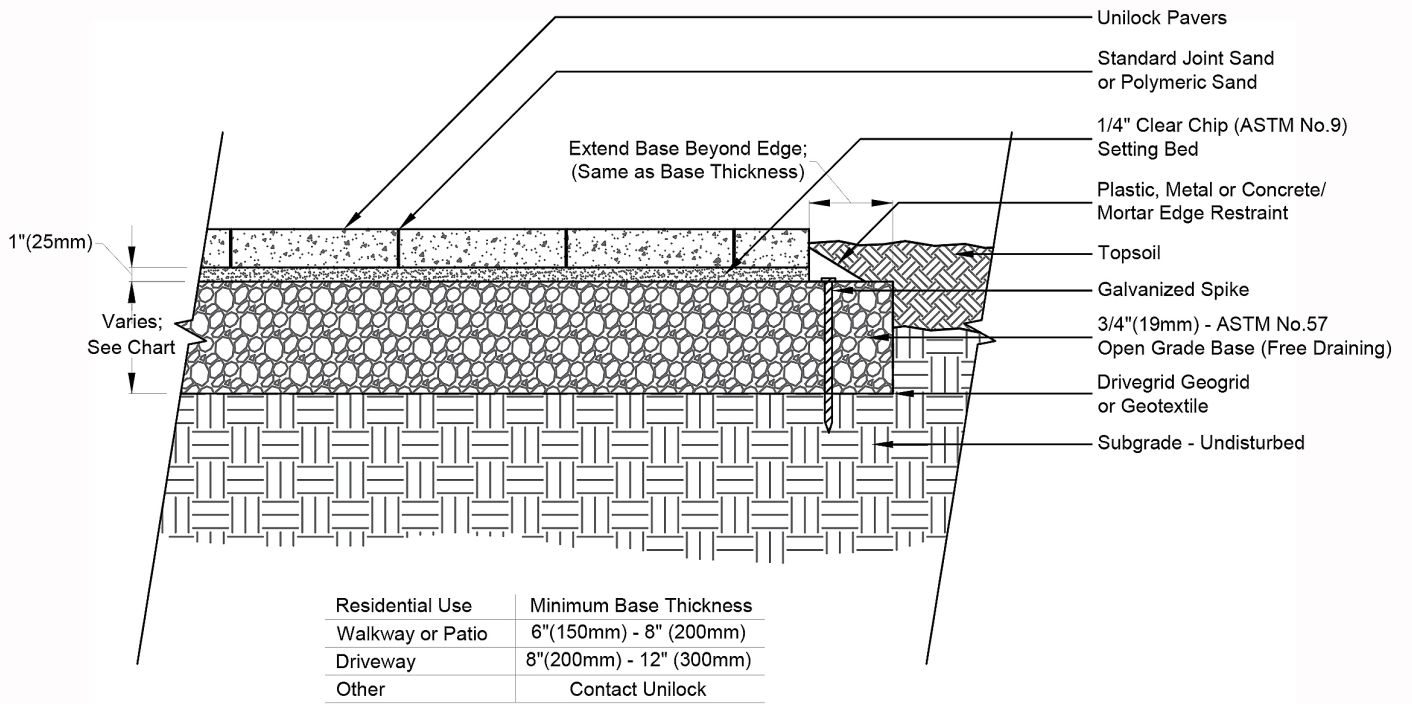

COLORS

DARK CHARCOAL
FINISH: SMOOTH
PREMIER

STANDARD
60mm x 240mm x 70mm
2 3/8" x 9 1/2" x 2 3/4"

COCOA BROWN
FINISH: SMOOTH
PREMIER

STANDARD
60mm x 240mm x 70mm
2 3/8" x 9 1/2" x 2 3/4"

SABLE
FINISH: SMOOTH
PREMIER

STANDARD
60mm x 240mm x 70mm
2 3/8" x 9 1/2" x 2 3/4"

GRANITE BLEND
FINISH: SMOOTH
PREMIER

STANDARD
60mm x 240mm x 70mm
2 3/8" x 9 1/2" x 2 3/4"

TYPICAL CROSS SECTION

Note: Base, screed bed, infill aggregates and or reinforcements may vary based on project requirements or as specified by engineer.

	STANDARD
UNIT THICKNESS (MM)	70
LAYERS PER BUNDLE	8
SQ FT PER BUNDLE	86.80
SQ FT PER LAYER	10.85
SQ FT PER UNIT	0.16
UNITS PER BUNDLE	560
UNITS PER LAYER	70
LBS PER BUNDLE	2,797
LBS PER LAYER	349.62
LBS PER UNIT	4.99

The Americans with Disabilities Act Accessibility Guidelines (ADAAG) provides measurable criteria to determine compliance, not individual product evaluation. Gaps, joints or openings, greater than ½" horizontal and ¼" vertical should be avoided as they can disrupt wheelchair maneuvering (United States Access Board – Guidelines and Standards).