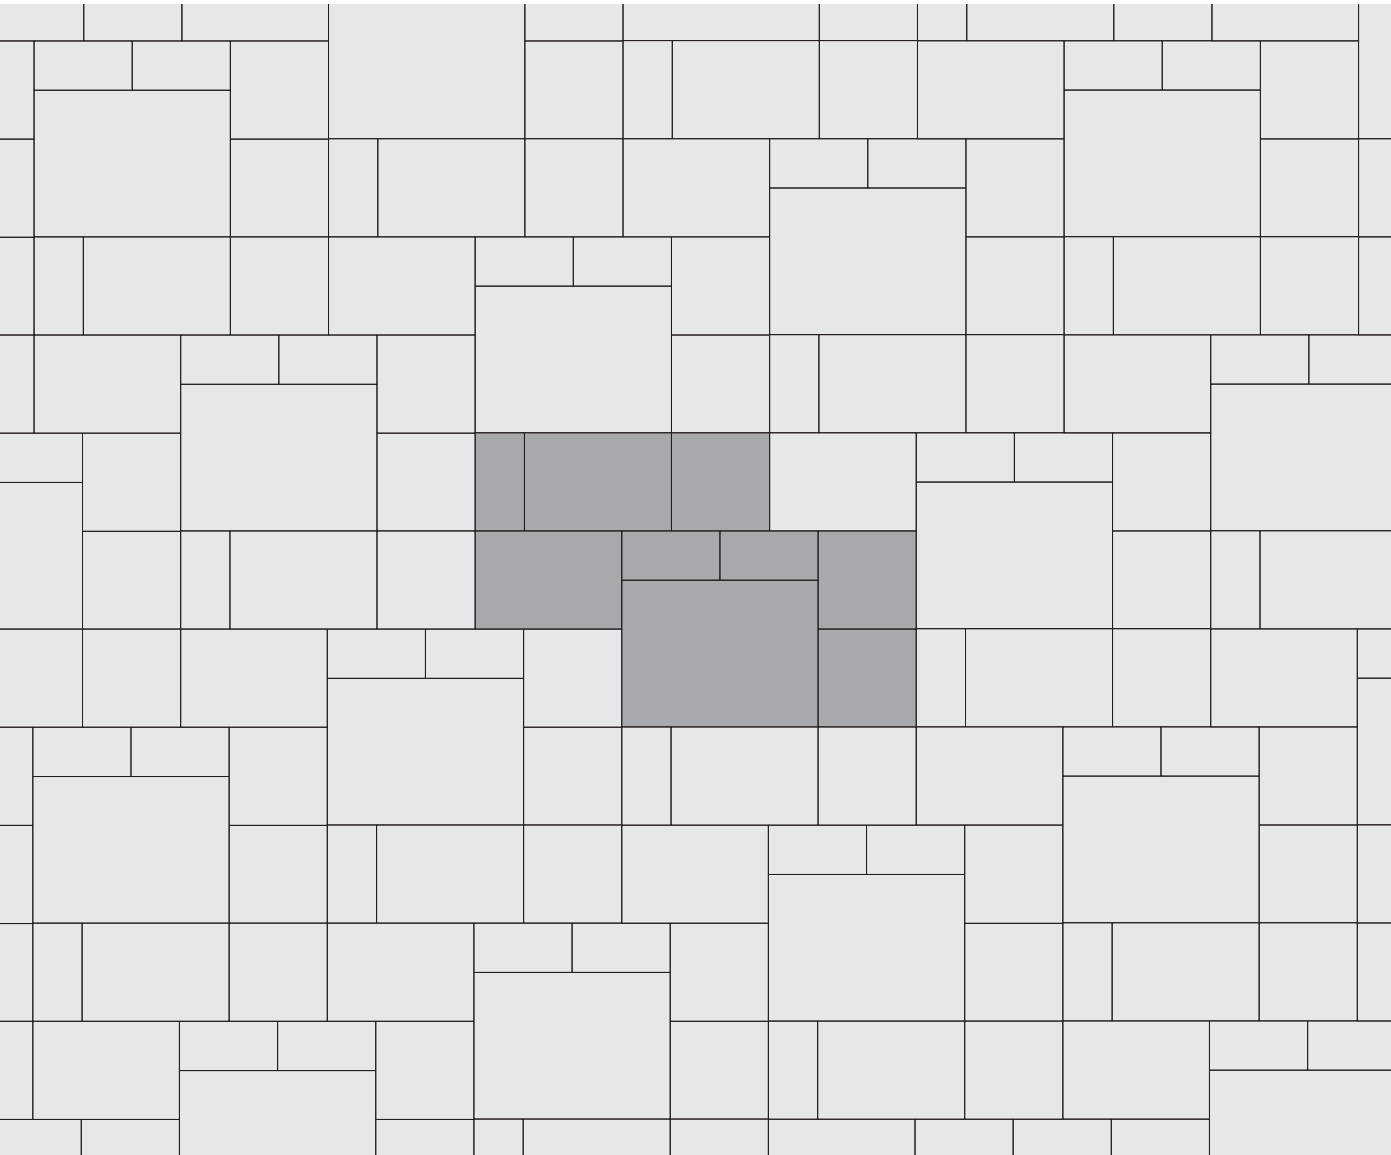

BEACON HILL™ Flagstone/Smooth

PATTERN D

71.5% Random 28.5% 21 x 35"

Shaded area represents repeatable pattern.

NOTE: Some patterns may not necessarily reflect the percentages of stone sizes within a particular bundle configuration. In some cases you may have extras in one or more of the sizes. This must be accounted for in your planning and design.