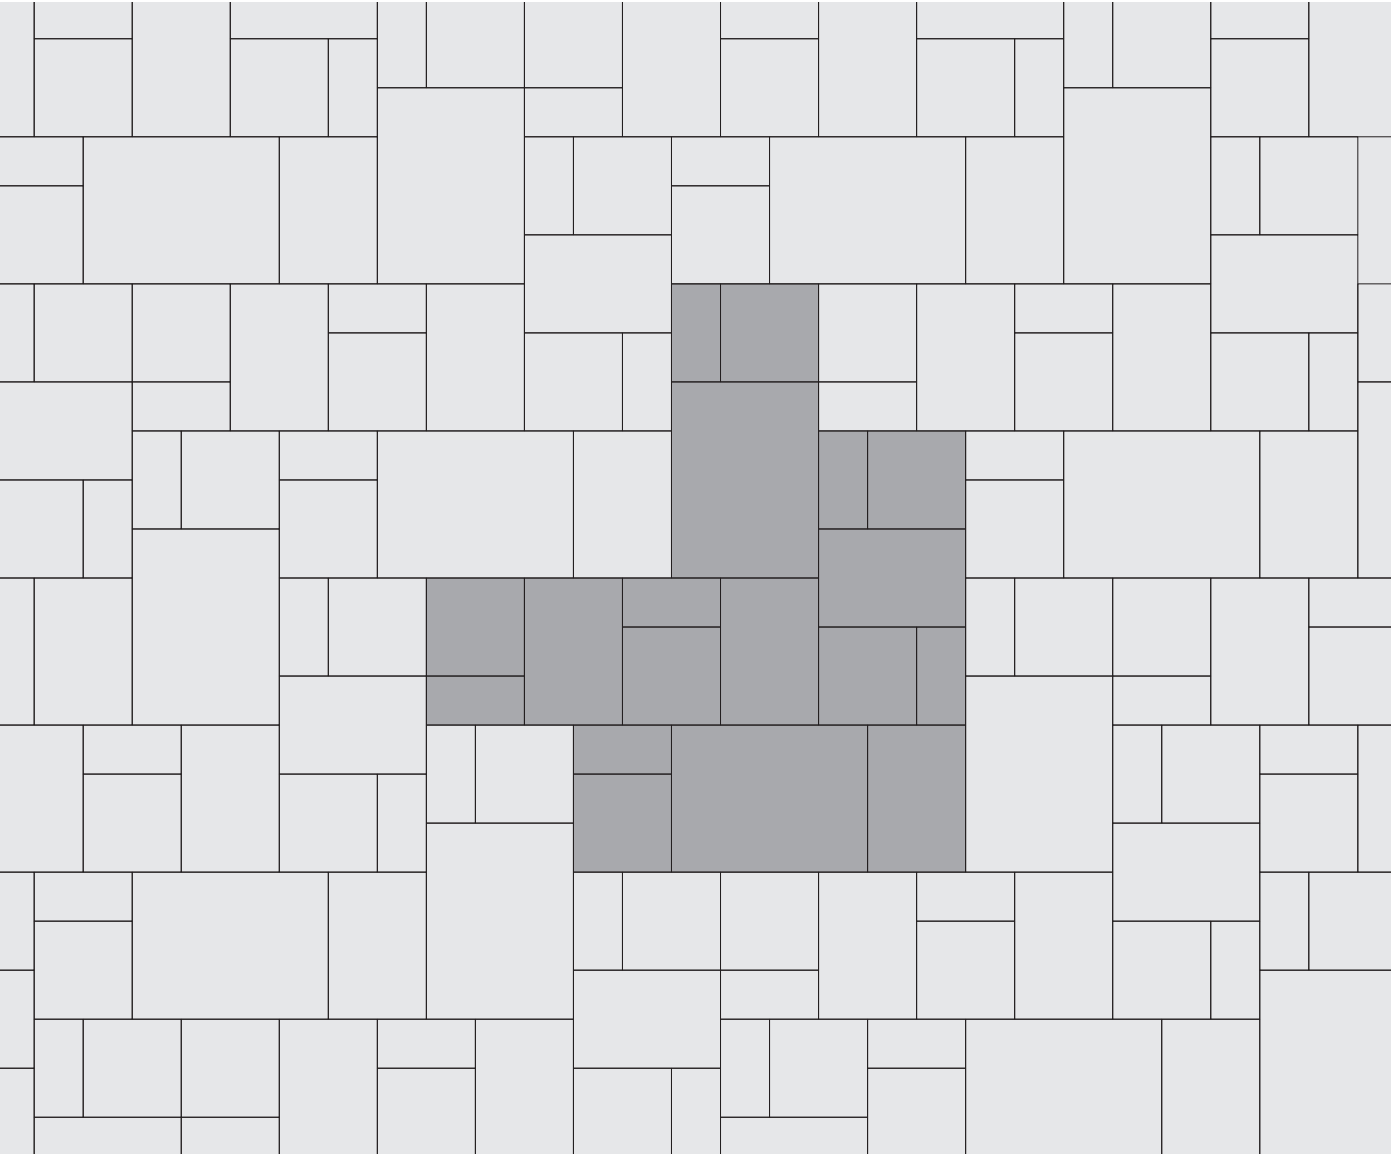

# BEACON HILL™ Flagstone/Smooth

PATTERN F

71.5% Random 28.5% 21 x 35"

Shaded area represents repeatable pattern.

**NOTE:** Some patterns may not necessarily reflect the percentages of stone sizes within a particular bundle configuration. In some cases you may have extras in one or more of the sizes. This must be accounted for in your planning and design.